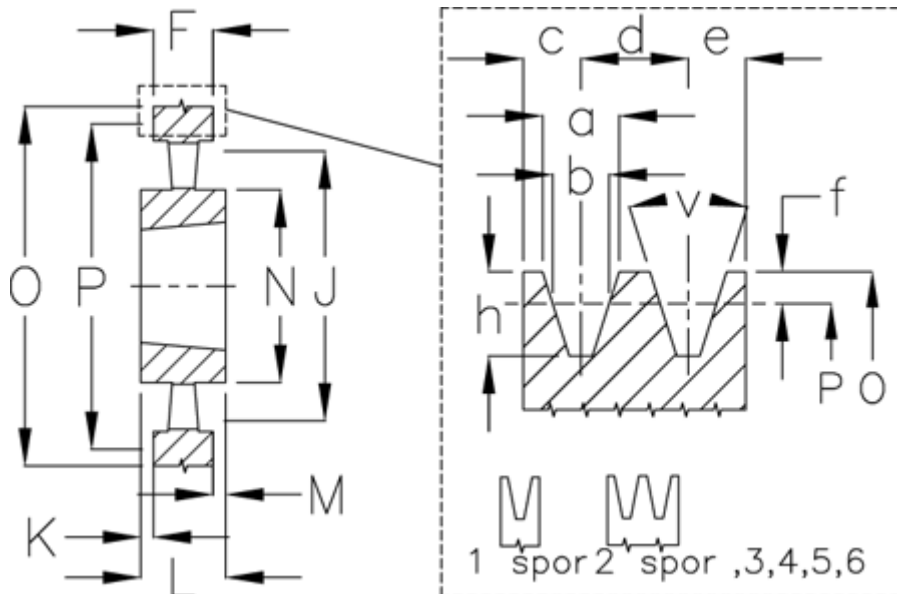

Article number: 604110063003

Description: V-belt pulley SPA 630/3 TL3020

## Measures

a	= 12.7	For bush	= 3020	O	= 635.5
b	= 11.0	h	= 13.8	P	= 630
Bush $\zeta$ max	= 75	J	= 595	Type	= SPA
c	= 10.0	K	= -	v	= 38 grader
d	= 15.0	L	= 51		
e	= 10.0	m	= 1.0		
f	= 2.8	N	= 150		
F	= -	Number of ribs	= 3		